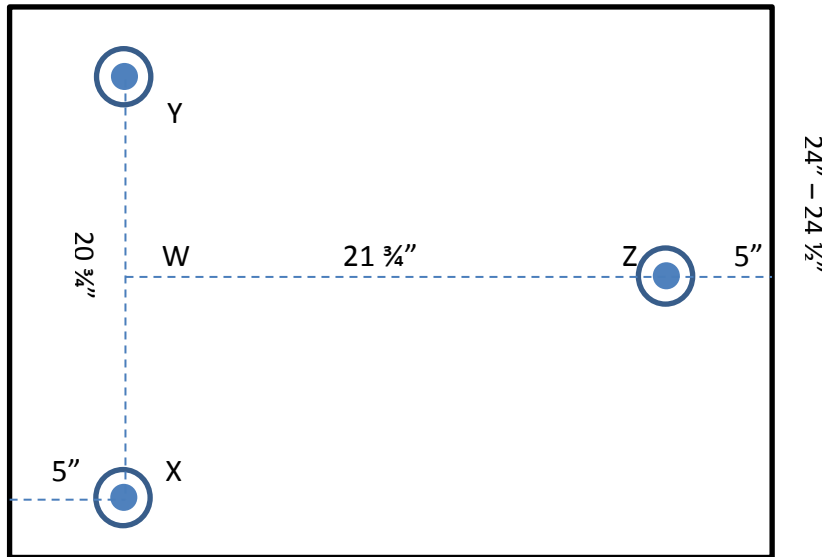

Distributed by:
Good-One Mfg.™ 660-663-2185

Note: If "Surface A" is solid, you will need to cut holes in this surface to allow shipping mount brackets to extend into cabinet space below. See Oven Insert Space/Feet Locations diagram below for more detailed measurements.

Oven Insert Space/Feet Locations

(back)

(front)

$30 \frac{1}{2}'' - 30 \frac{3}{4}''$

x,y,& z represent centers of 2" round holes to be cut for oven feet to insert into.

$x \rightarrow y = 20 \frac{3}{4}''$ center to center

$w \rightarrow z = 21 \frac{3}{4}''$ center of line between x & y represented by w

x & z are 5" in from side walls of smoker

Metal for feet is $1 \frac{1}{4}''$ square

Benefits of The Good-One Heritage Oven™

The Heritage Oven™ Specifications			
Model	Grilling Area	Unit Weight	Unit Dimensions
The Heritage Oven™	1,387 sq. inches	250 lbs.	32 ½" h x 30" w x 27 ½" d

Distributed By: **Good-One Mfg., LLC**

28100 Quick Avenue Gallatin, MO 64640 ~ 660-663-2185