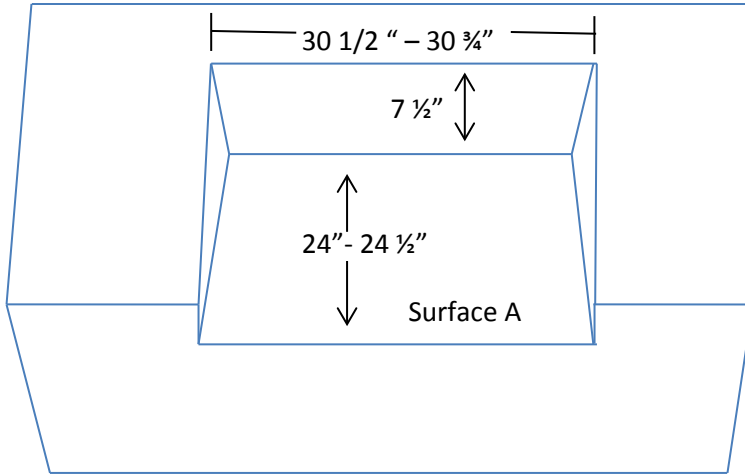

Distributed by:
Good-One Mfg.™ 660-663-2185

Note: If "Surface A" is solid, you will need to cut holes in this surface to allow shipping mount brackets to extend into cabinet space below. See Oven Insert Space/Feet Locations diagram below for more detailed measurements.

Oven Insert Space/Feet Locations

(back)

(front)

$30 \frac{1}{2}'' - 30 \frac{3}{4}''$

x,y,& z represent centers of 2" round holes to be cut for oven feet to insert into.

$x \rightarrow y = 20 \frac{3}{4}''$ center to center

$w \rightarrow z = 21 \frac{3}{4}''$ center of line between x & y represented by w

x & z are 5" in from side walls of smoker

Metal for feet is $1 \frac{1}{4}''$ square

Benefits of The Good-One Heritage Oven™

The Heritage Oven™ Specifications			
Model	Grilling Area	Unit Weight	Unit Dimensions
The Heritage Oven™	1,387 sq. inches	250 lbs.	32 ½" h x 30" w x 27 ½" d

Distributed By: **Good-One Mfg., LLC**

28100 Quick Avenue Gallatin, MO 64640 ~ 660-663-2185