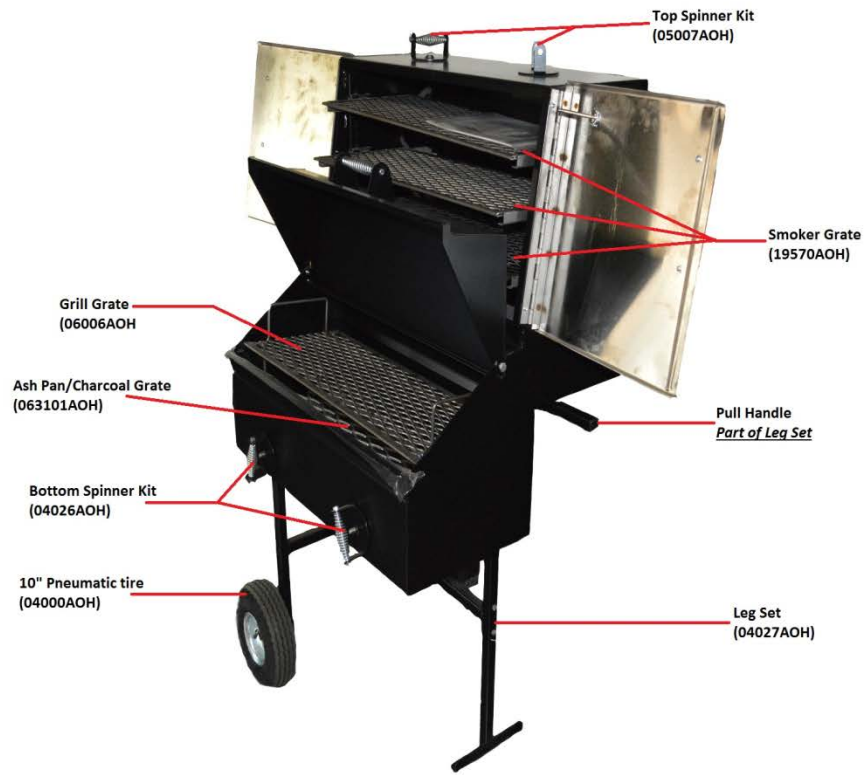

Distributed by:
Good-One Mfg.™ 660-663-2185

Note: If "Surface A" is solid, you will need to cut holes in this surface to allow shipping mount brackets to extend into cabinet space below. See Oven Insert Space/Feet Locations diagram below for more detailed measurements.

Oven Insert Space/Feet Locations

(back)

(front)

$30 \frac{1}{2}'' - 30 \frac{3}{4}''$

x,y,& z represent centers of 2" round holes to be cut for oven feet to insert into.

$x \rightarrow y = 20 \frac{3}{4}''$ center to center

$w \rightarrow z = 21 \frac{3}{4}''$ center of line between x & y represented by w

x & z are 5" in from side walls of smoker

Metal for feet is $1 \frac{1}{4}''$ square

Benefits of The Good-One Heritage Oven™

- Damper control between grill and smoker, controls heat in the smoker compartment for uniform cooking temperature
- Quality workmanship and materials for customer satisfaction guarantee
- Simple and easy Cooking
- Provides consistent & even cooking across the cooking surface and over time
- Minimal moving and no electrical parts
- Removable ash pan makes for easy clean up
- No need to rotate meats on the smoker grates
- Set it and Forget it, start and walk off- cooks 4 hours or more
- Use smoker/grill to cook other foods such as: beans, potatoes, corn, vegetables, and even fruit pies.
- Cooks well in inclement weather